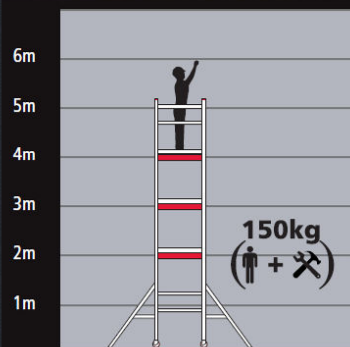

Easy-hang hangers

One Man Use

Easy-clip frame clips

Easy-lock stabilisers

Strong & Robust

MiTOWER

— Platform Height

Specifications	Working Heights		
	4m	5m	6m
Overall Length (mm)	1170	1170	1170
Overall Width (mm)	728	728	728
Overall Height (m)	3	4	5
Platform Dimensions (mm)	1021 x 610	1021 x 610	1021 x 610
Platform Height (m)	2	3	4
Gross Weight (kg)	77	99	110
Stabiliser Footprint (m)	2.8(l) x 2.4(w)	2.8(l) x 2.4(w)	2.8(l) x 2.4(w)