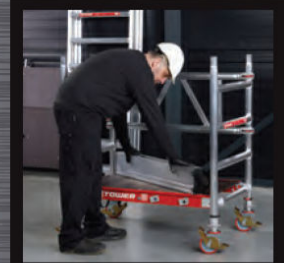

ONE MAN QUICK-ASSEMBLY ACCESS TOWER

EASY TO TRANSPORT

EASY TO MOVE

SCAN TO SEE MORE

COMPACT TROLLEY

TROLLEY IS TOWER BASE

it's safe and simple...

Mi TOWER

Easy-hang hangers

One Man Use

Easy-clip frame clips

Easy-lock stabilisers

Strong & Robust

MiTOWER

— Platform Height

Specifications	Working Heights		
	4m	5m	6m
Overall Length (mm)	1170	1170	1170
Overall Width (mm)	728	728	728
Overall Height (m)	3	4	5
Platform Dimensions (mm)	1021 x 610	1021 x 610	1021 x 610
Platform Height (m)	2	3	4
Gross Weight (kg)	77	99	110
Stabiliser Footprint (m)	2.8(l) x 2.4(w)	2.8(l) x 2.4(w)	2.8(l) x 2.4(w)