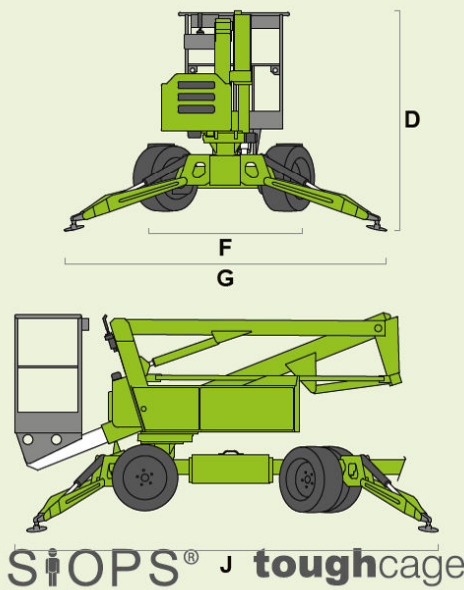

niftylift

SD120T 4x4

(A) 12.65m
42ft

(B) 10.65m
35ft

(C) 6.1m
20ft

200kg
440lbs

1.1m x 0.65m
3ft 7in x 2ft 2in

(D) 1.95m
6ft 5in

(F) 1.56m
5ft 1in

(G) 3.2m
10ft 6in

(J) 3.9m
12ft 10in

10km/h
6.2mph

3.9m
12ft 10in

45%
24°

2260kg
4980lbs

PROLIFT Access Ltd