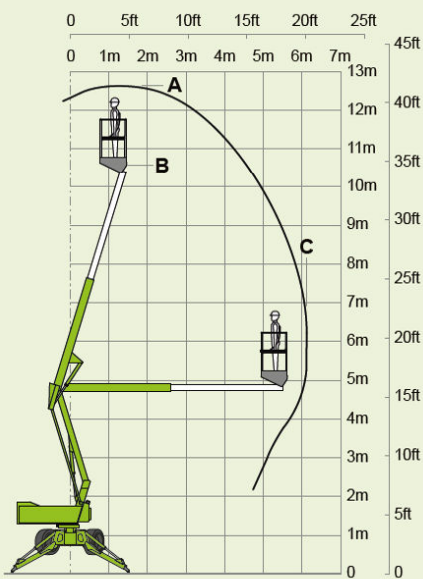

niftylift

SD120T 4x4

(A) 12.65m
42ft

(B) 10.65m
35ft

(C) 6.1m
20ft

200kg
440lbs

1.1m x 0.65m
3ft 7in x 2ft 2in

(D) 1.95m
6ft 5in

(F) 1.56m
5ft 1in

(G) 3.2m
10ft 6in

(J) 3.9m
12ft 10in

10km/h
6.2mph

3.9m
12ft 10in

45%
24°

2260kg
4980lbs

PROLIFT Access Ltd