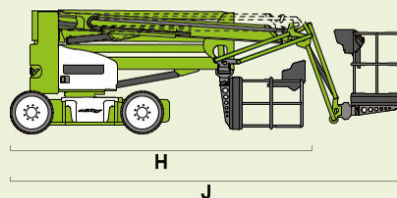

SIOPS® toughcage

PROLIFT Access Ltd

0845 3664755

e info@proliftaccess.co.uk w www.proliftaccess.co.uk