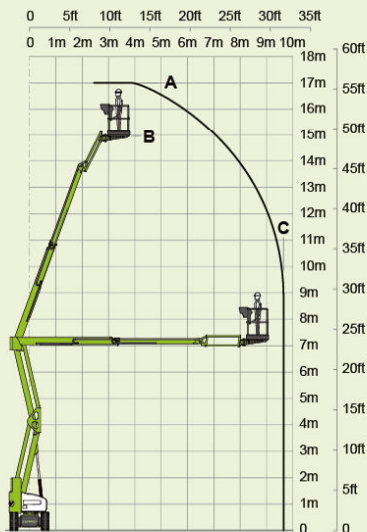

SIOPS® toughcage

PROLIFT Access Ltd

0845 3664755

e info@proliftaccess.co.uk w www.proliftaccess.co.uk