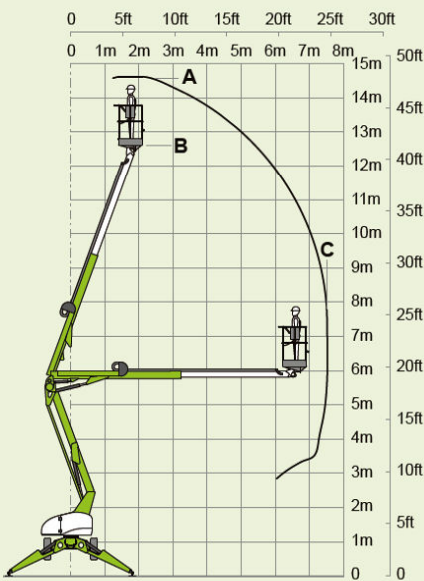

niftylift

150T

(A) 14.7m
48ft 6in

(B) 12.7m
42ft

(C) 7.55m
25ft

225kg
500lbs

1.4m x 0.7m
4ft 7in x 2ft 4in

(D) 2m
6ft 7in

(F) 1.6m
5ft 3in

(G) 3.8m
12ft 6in

(J) 5.55m
18ft 3in

1775kg
3915lbs

PROLIFT Access Ltd

0845 3664755

e info@proliftaccess.co.uk w www.proliftaccess.co.uk