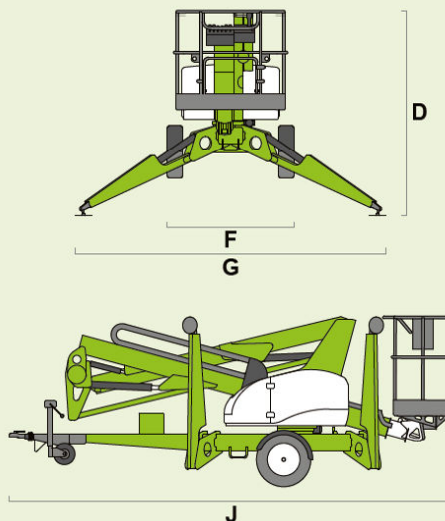

niftylift

150T

(A) 14.7m
48ft 6in

(B) 12.7m
42ft

(C) 7.55m
25ft

225kg
500lbs

1.4m x 0.7m
4ft 7in x 2ft 4in

(D) 2m
6ft 7in

(F) 1.6m
5ft 3in

(G) 3.8m
12ft 6in

(J) 5.55m
18ft 3in

1775kg
3915lbs

PROLIFT Access Ltd

0845 3664755

e info@proliftaccess.co.uk w www.proliftaccess.co.uk