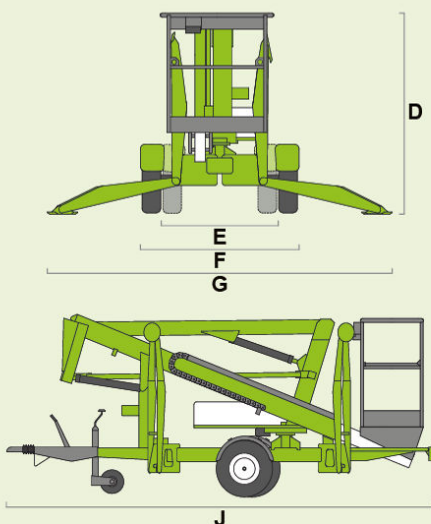

niftylift

120T

(A) 12.2m
40ft

(B) 10.2m
33ft 6in

(C) 6.1m
20ft

200kg
440lbs

1.1m x 0.65m
3ft 7in x 2ft 2in

(D) 1.9m
6ft 3in

(E) 1.1m
3ft 7in

(F) 1.5m
4ft 11in

(G) 3.55m
11ft 8in

(J) 4.5m
14ft 9in

1400kg
3100lbs

PROLIFT Access Ltd

0845 3664755

e info@proliftaccess.co.uk w www.proliftaccess.co.uk