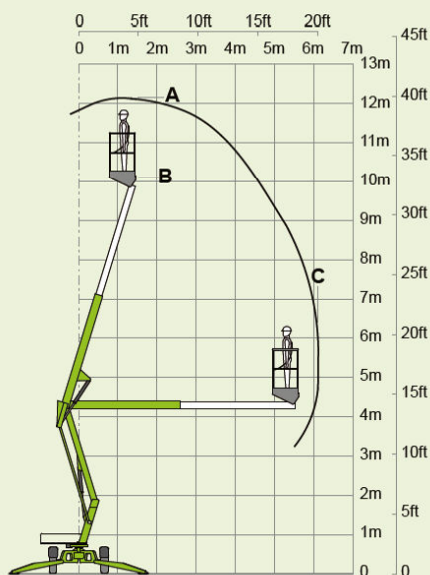

niftylift

120T

(A) 12.2m
40ft

(B) 10.2m
33ft 6in

(C) 6.1m
20ft

200kg
440lbs

1.1m x 0.65m
3ft 7in x 2ft 2in

(D) 1.9m
6ft 3in

(E) 1.1m
3ft 7in

(F) 1.5m
4ft 11in

(G) 3.55m
11ft 8in

(J) 4.5m
14ft 9in

1400kg
3100lbs

PROLIFT Access Ltd

0845 3664755

e info@proliftaccess.co.uk w www.proliftaccess.co.uk